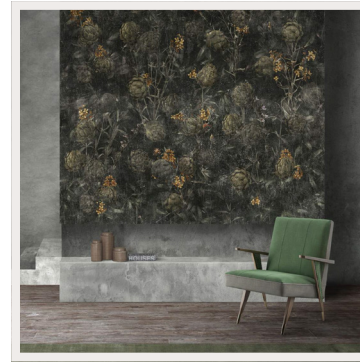

## RUSTIC GLAM

*vegetable*  
**CAKES**

**archetypes**

handpick their favorite rustic pieces

**GOODS**

Pomegranates

White Swans

Sunflowers

Birds & Lemons

Rose Blossom

Black Swans

Artichokes

Julien Albertini and Alina Pimkina

**Empire Nature Collection** designed by Julien Albertini and Alina Pimkina, creators of **Asthetique Group**™. Manufactured in Connecticut, all designs are hand drawn/painted and then digitally printed. Each design features a dark and a light version. The paper is printed at 36" width with each design consisting of 2-3 unique panels, creating a true piece of art instead of an obvious repeat pattern. [asthetiqueatelier.com](http://asthetiqueatelier.com)

**Designer Sara Touijer** envisioned a nod to nature in the sumptuous bedroom that she designed for Holiday House/ Fall 2018. Abstract flowers throughout, reflect and amplify her theme. The most notable piece in the room is a stunning **carved wood wall installation** by **Hakwood** that Ms. Touijer specially commissioned for this celebrated designer show house. Flowers of varying heights and depths flow across the install that is placed over the **Hastens headboard**. [hakwood.com](http://hakwood.com)

New from removable wallpaper company, **Tempaper**, the Plaid wallpaper print can be used year round (think farmhouse modern) or as a seasonal accent that you can simply peel off when the holidays are over. Its removable nature allows decorators the freedom to get creative applying it to walls, staircase risers, desks, trays, you name it! [tempaper.com](http://tempaper.com)