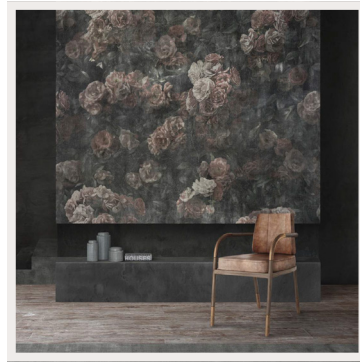

## RUSTIC GLAM

*vegetable*  
**CAKES**

**archetypes**

handpick their favorite rustic pieces

**GOODS**

Pomegranates

White Swans

Sunflowers

Birds & Lemons

Rose Blossom

Black Swans

Artichokes

Julien Albertini and Alina Pimkina

**Empire Nature Collection** designed by Julien Albertini and Alina Pimkina, creators of **Asthetique Group**™. Manufactured in Connecticut, all designs are hand drawn/painted and then digitally printed. Each design features a dark and a light version. The paper is printed at 36" width with each design consisting of 2-3 unique panels, creating a true piece of art instead of an obvious repeat pattern. [asthetiqueatelier.com](http://asthetiqueatelier.com)

**Designer Sara Touijer** envisioned a nod to nature in the sumptuous bedroom that she designed for Holiday House/ Fall 2018. Abstract flowers throughout, reflect and amplify her theme. The most notable piece in the room is a stunning **carved wood wall installation** by **Hakwood** that Ms. Touijer specially commissioned for this celebrated designer show house. Flowers of varying heights and depths flow across the install that is placed over the **Hastens headboard**. [hakwood.com](http://hakwood.com)

New from removable wallpaper company, **Tempaper**, the Plaid wallpaper print can be used year round (think farmhouse modern) or as a seasonal accent that you can simply peel off when the holidays are over. Its removable nature allows decorators the freedom to get creative applying it to walls, staircase risers, desks, trays, you name it! [tempaper.com](http://tempaper.com)